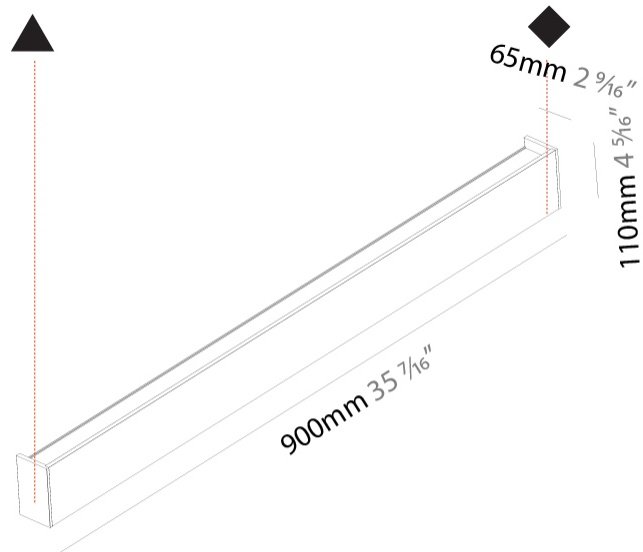

GENERAL

Series: Never Ending
Brand: Prolicht
Division: Architectural
Mounting Type: Surface
Mounting Location: Wall
Subcategory: Profile

PHYSICAL

Shape: Rectangle
Length (mm): 900
Length (in): 35 ⁷/₁₆
Height (mm): 110
Depth (mm): 65
Height (in): 4 ⁵/₁₆
Depth (in): 2 ⁷/₁₆
Light Distribution: Direct / Indirect
Weight (kg): 3.5
Weight (lbs): 7.71
Diffuser: PMMA - Opal
Fixture Finish: ANA / SSR / BKV / CWI / CRY / HAB / MSR / UFT / ITA / RUA / OGR / FTG / MYG / RWR / LOD / PUS / FRO / FUP / KIA / POP / BLS / SPG / MEY / GOH / GUM / CHC / COM / ABZ / JAG / OBR / MOS / ROR
Fixture Material: Extruded Aluminum

ELECTRICAL

Lamp Type: LED (Zhaga Standard)
Input Wattage (W): 15
Total Output Wattage (W): 12 / 11.1 (3500K)
Dimming: Non-Dimming / Phase Dimming (120Vac only) / 0-10V Dimming
Driver Included: Yes
Driver Location: Integrated
Driver Type: Constant Current - 120 / 277Vac
Driver Class: Class 2
Input Voltage (V): 120 - 277
Constant Current (MA): 350 / 375 (3500K)

LED

Color Temperature (°K): 3000 / 3500 / 4000
Max. Delivered Lumen (lm): 920 / 951 / 970
CRI: >80 CRI
Lamp Life (hrs): 50000

OPTICAL

RATINGS AND CERTIFICATIONS

Certified By: Certified for North American Standards
IP rating: IP20

PROJECT
TYPE
SPECIFIER
QUANTITY
DATE