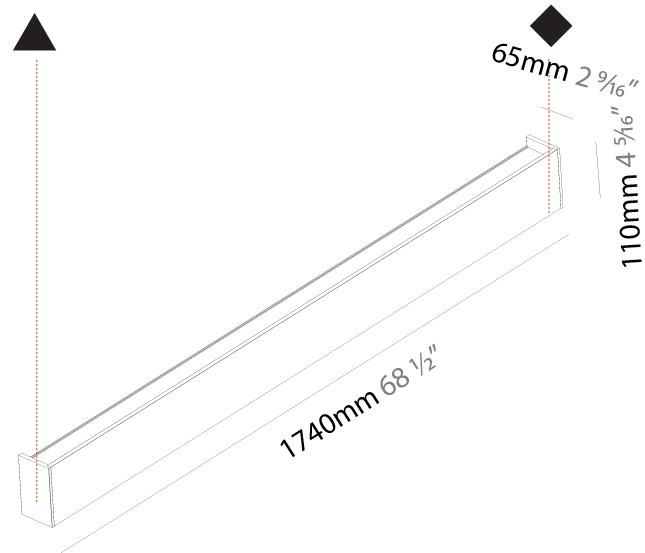

GENERAL

Series: Never Ending
Brand: Prolicht
Division: Architectural
Mounting Type: Surface
Mounting Location: Wall
Subcategory: Profile

PHYSICAL

Shape: Rectangle
Length (mm): 1740
Length (in): 68 1/2
Height (mm): 110
Depth (mm): 65
Height (in): 4 5/16
Depth (in): 2 9/16
Light Distribution: Direct / Indirect
Weight (kg): 6.2
Weight (lbs): 13.67
Diffuser: PMMA - Opal
Fixture Finish: ANA / SSR / BKV / CWI / CRY / HAB / MSR / UFT / ITA / RUA / OGR / FTG / MYG / RWR / LOD / PUS / FRO / FUP / KIA / POP / BLS / SPG / MEY / GOH / GUM / CHC / COM / ABZ / JAG / OBR / MOS / ROR
Fixture Material: Extruded Aluminum

ELECTRICAL

Lamp Type: LED (Zhaga Standard)
Input Wattage (W): 30
Total Output Wattage (W): 24 / 22.2 (3500K)
Dimming: Non-Dimming / Phase Dimming (120Vac only) / 0-10V Dimming
Driver Included: Yes
Driver Location: Integrated
Driver Type: Constant Current - 120 / 277Vac
Driver Class: Class 2
Input Voltage (V): 120 - 277
Constant Current (MA): 350 / 750 (3500K)

LED

Color Temperature (°K): 3000 / 3500 / 4000
Max. Delivered Lumen (lm): 1830 / 1901 / 1940
CRI: >80 CRI
Lamp Life (hrs): 50000

OPTICAL

RATINGS AND CERTIFICATIONS

Certified By: Certified for North American Standards
IP rating: IP20

PROJECT
TYPE
SPECIFIER
QUANTITY
DATE