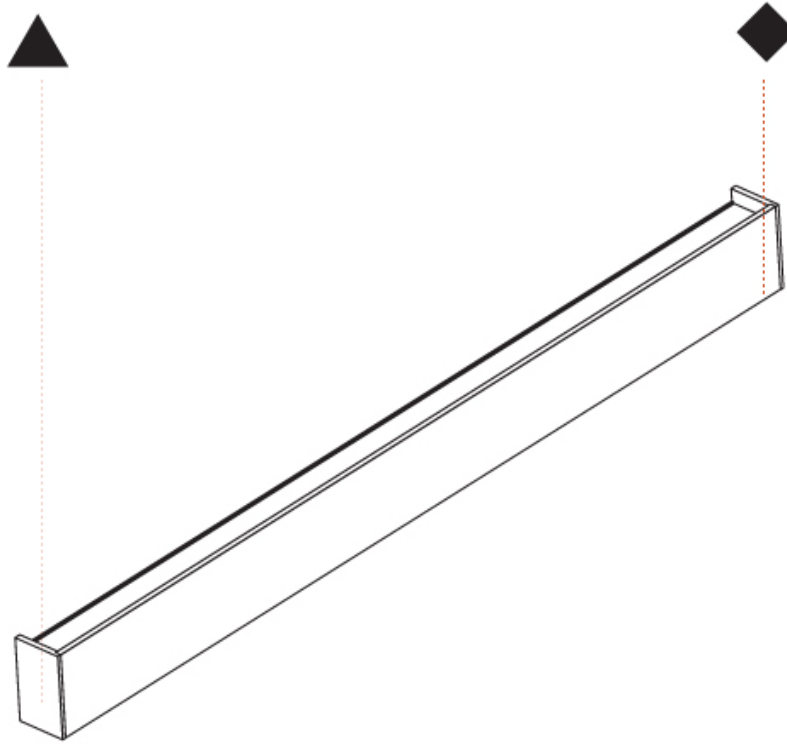

PROJECT
TYPE
SPECIFIER
QUANTITY
DATE

A33285-

PROJECT _____

TYPE _____

SPECIFIER _____

QUANTITY _____

DATE _____

NEVER ENDING SYSTEM SURFACE